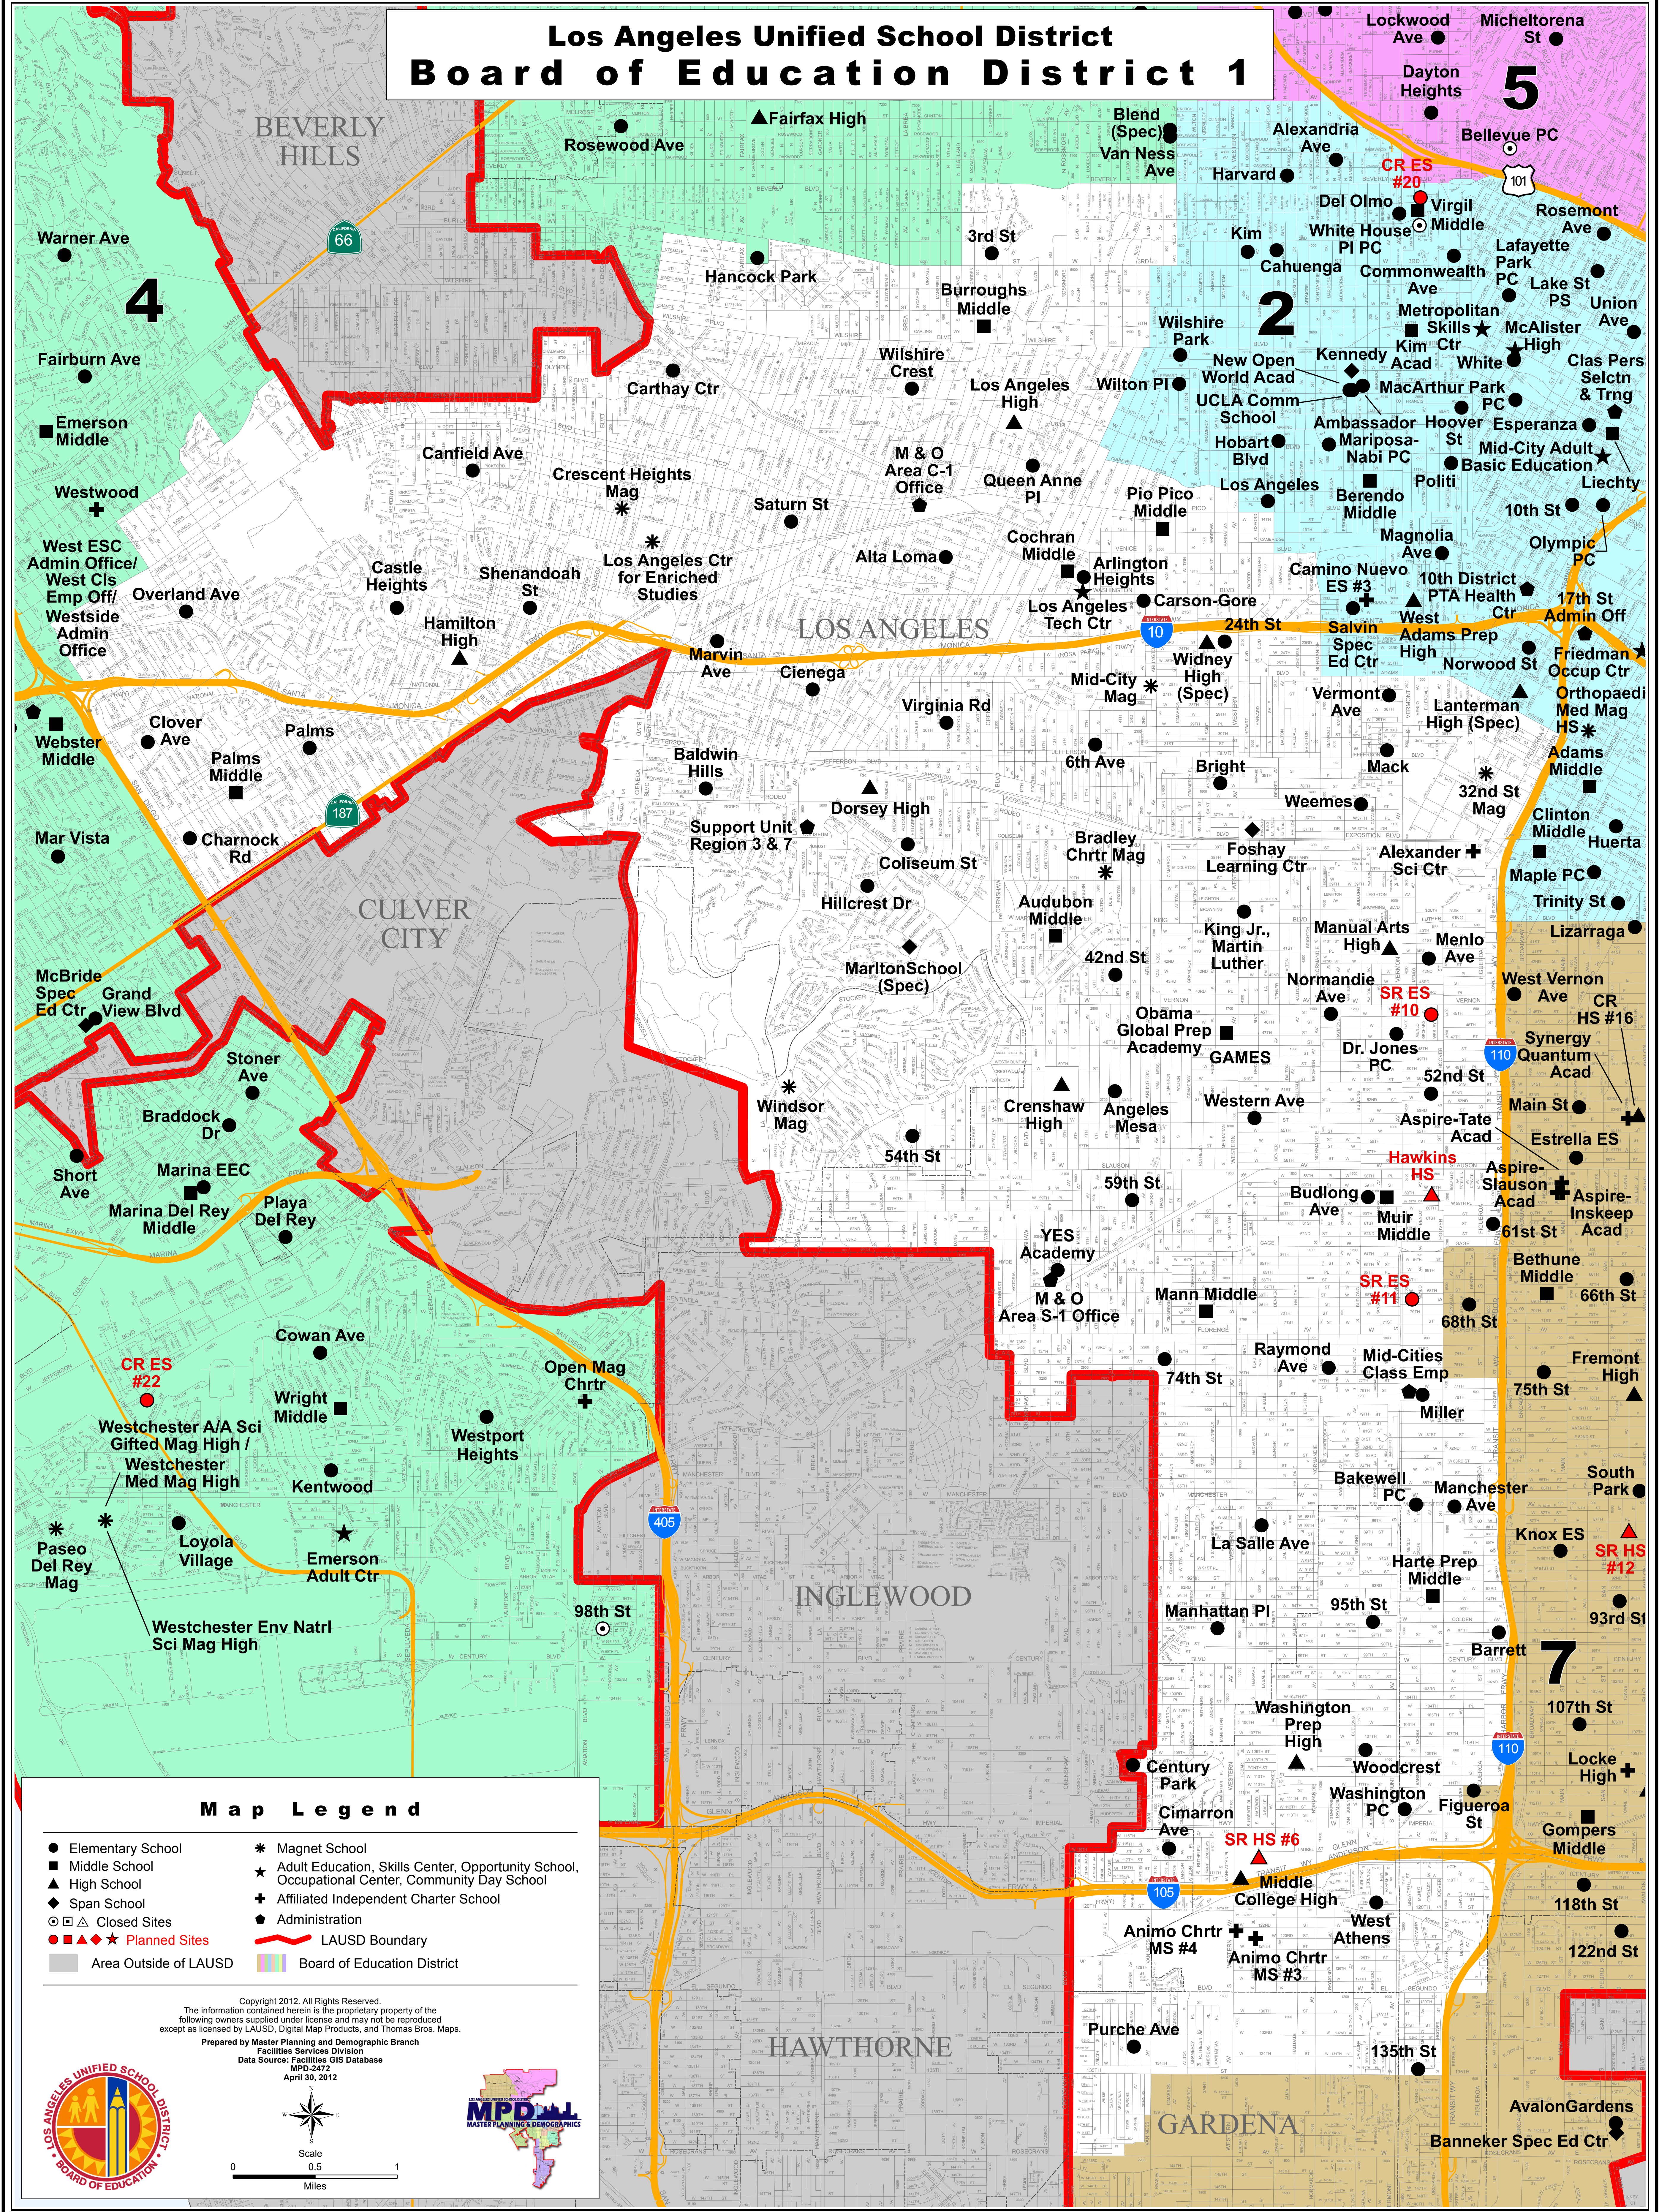

Los Angeles Unified School District Board of Education District 1

Map Legend

- Elementary School
- Middle School
- ▲ High School
- Span School
- □ Closed Sites
- ▲ ◆ ★ Planned Sites
- * Magnet School
- ★ Adult Education, Skills Center, Opportunity School, Occupational Center, Community Day School
- ✚ Affiliated Independent Charter School
- Administration
- LAUSD Boundary
- Board of Education District
- Area Outside of LAUSD